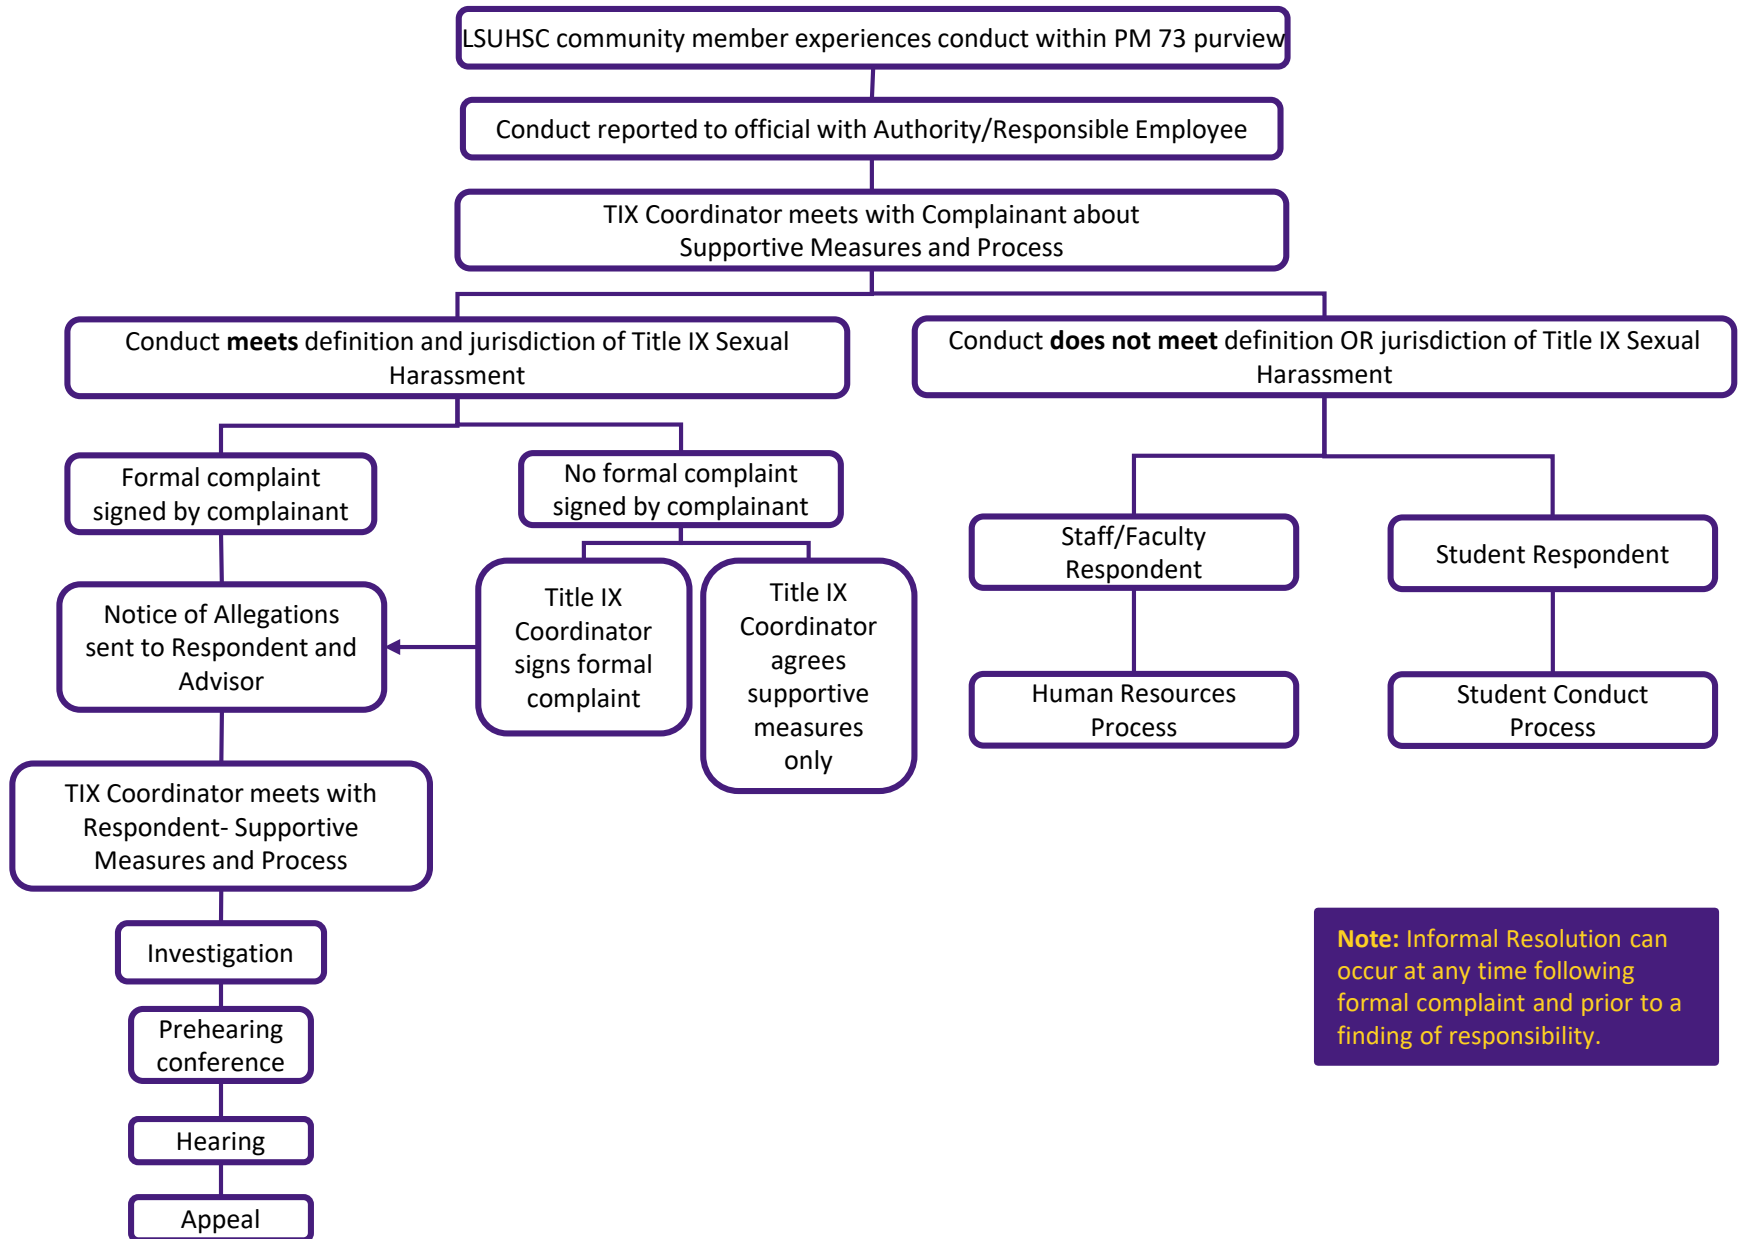

# PM 73 Process Flow Chart

**Note:** Informal Resolution can occur at any time following formal complaint and prior to a finding of responsibility.